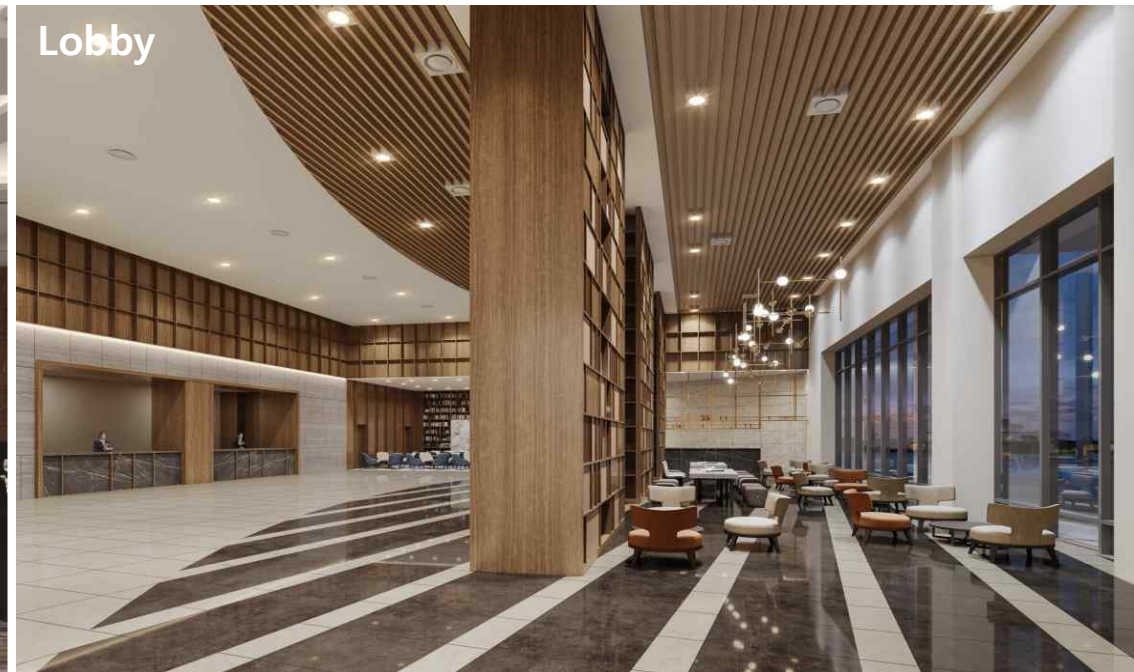

Various kinds of food

오늘의  
키친  
CHEF  
TOWN

Today Kitchen (chef town)

Room(\$20)

Room(\$25)

GRAND HALL

Lobby

**49°C hot spring water on every month**